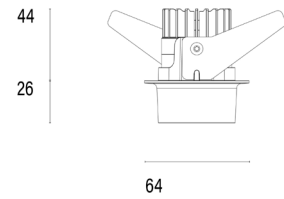

101 06 000302.011

Model

Name	Mono 060 Type 3
Finish	Structured White
Area	Indoor / Outdoor

System

Power (Luminaire)	6.8W
Power (System)	8W
Voltage	240V-AC
Optics	Rotationally Symmetrical Direct 60°
Colour Temperature	2700°K
Luminous Flux	624lm
TM30	Rf95 Rg103
CRI	Ra98
Lumen Maintenance	L90 B10 50000hrs
Chromacity	<3 McAdam Step Ellipse
Articulation	Fixed
Cut-Out	Round 55mm x 75mm Depth
Ingress Protection	IP44
Control Device	Remote Fixed Output (Included)
Class	III